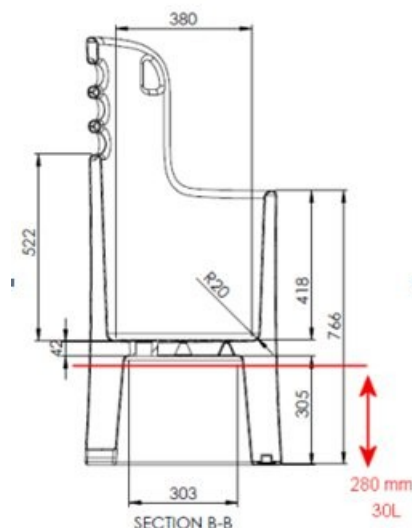

## PRODUCT SPECIFICATIONS:

\*height 119 cm

\*bottom diameter on floor level 54.6 cm

\* BASIN:

- on a height of 34 cm from the floor
- depth 41 cm
- bottom diameter 41 cm
- plug in the bottom
- NB. The sufficiency of the basin slope toward sewer is controlled with the adjustable feet in the bottom

\* sewer kit

\* on a sloping floor, use the four adjustable feet (2xM10x48 mm, 2xM10x60 mm) to level the product - even higher adjusting feet available at our store

\* color: white and gray

\* weight of material: 14 kg

\* material: recyclable polyethylene PE

\* manufacturer: Babystanderi Oy / Finncont Oy, Virrat, Finland

\* patented, EU protection of design, US Design patent

\* utility model

To stabilize the product, max 30 liters of water is added into the bottom tank. The water-filling hole is in the bottom. The water needs to be added when the product is in a horizontal position.