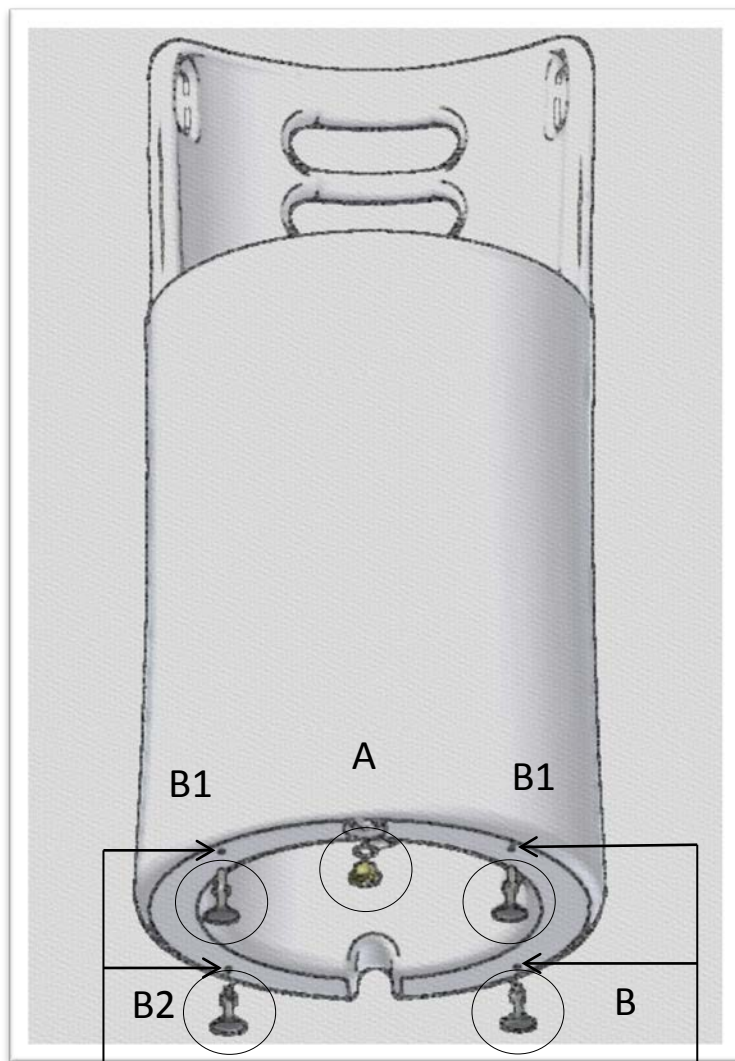

M10 X 19 thread insert 4