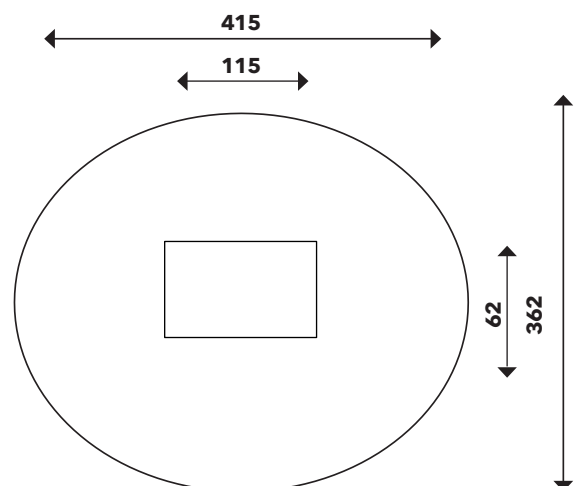

COSY STORAGE CABINET ART.NR. 151132

Safety zone:	15 m ²
Length:	115 cm
Width:	62 cm
Total height:	121 cm
Dimensions:	115x62x121cm
Availability of spare parts:	Yes

Material:

- Wooden construction of Pine.
- Metal parts and metal fittings in hot dip galvanized steel.

Comments:

- Renders is only for reference, colors and appearance may vary from render.
- Depth of metal anchors on a flat surface is 50 cm.
- No special attenuation surface is needed. The surface must be free from protruding sharp elements and must be flat. Fill in areas where material has been removed.