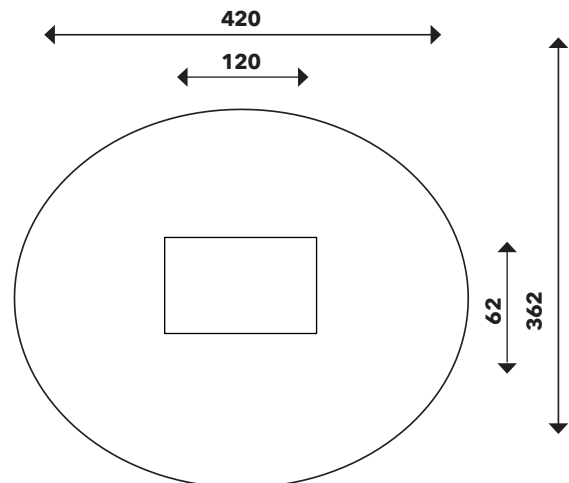

# COSY STORAGE CABINET M ART.NR. 151131

<b>Safety zone:</b>	15,2 m <sup>2</sup>
<b>Length:</b>	120 cm
<b>Width:</b>	62 cm
<b>Total height:</b>	121 cm
<b>Total weight:</b>	68 kg
<b>Dimensions:</b>	120x62x121cm
<b>Availability of spare parts:</b>	Yes

**Material:**

- Wooden construction of Pine.
- Metal parts and metal fittings in hot dip galvanized steel.

**Comments:**

- Renders is only for reference, colors and appearance may vary from render.
- Depth of metal anchors on a flat surface is 50 cm.
- No special attenuation surface is needed. The surface must be free from protruding sharp elements and must be flat. Fill in areas where material has been removed.