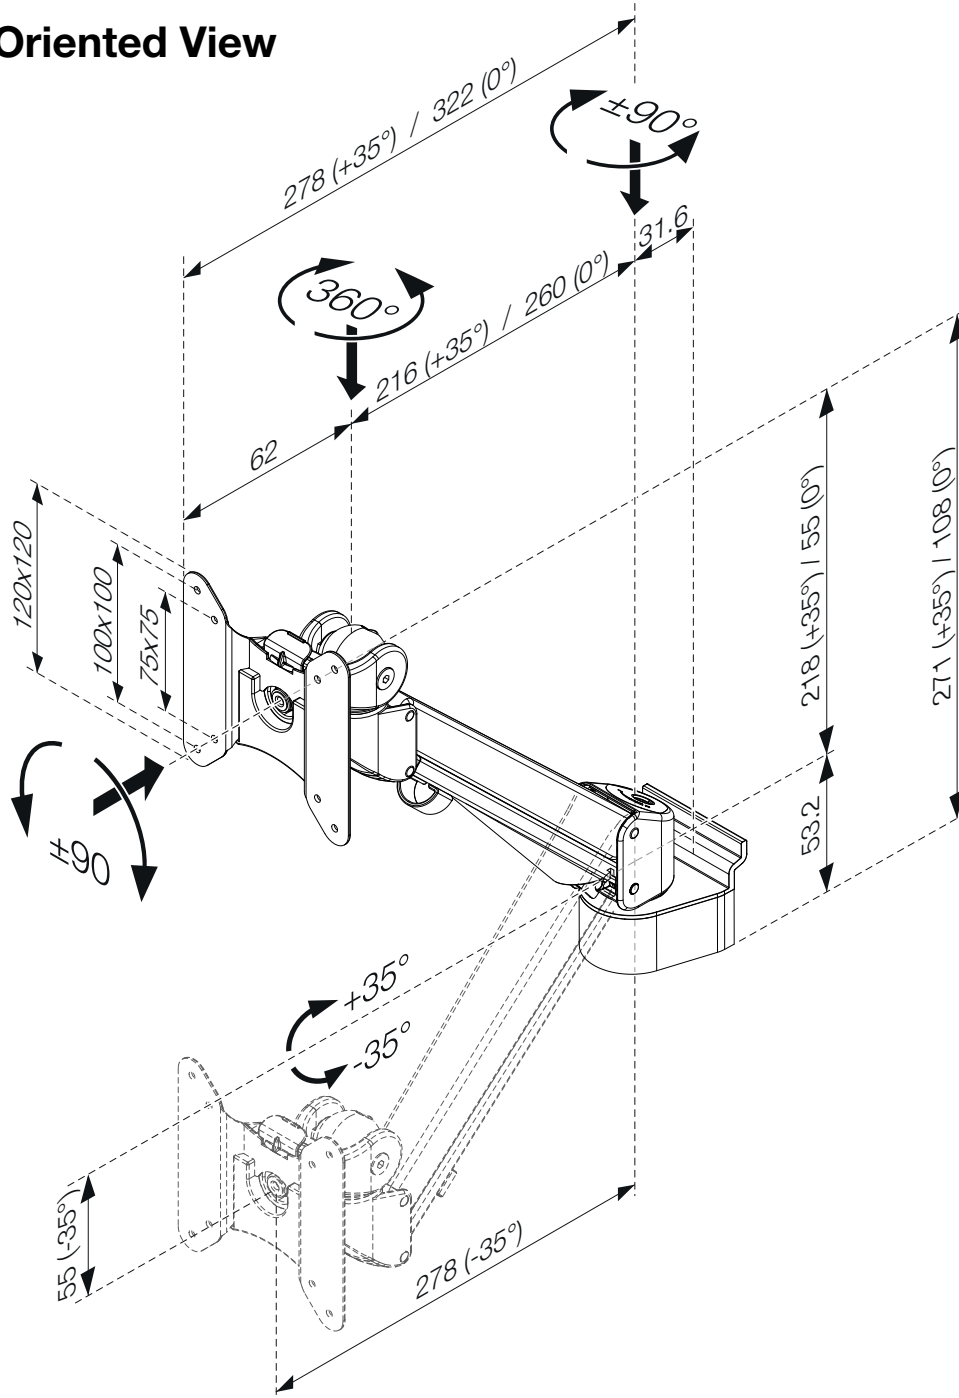

- 438-LC55
- 438-LC55W
- 438-LC55B

## Monitor Arm STOCKHOLM Toolbar 3-8 kg, Gas Spring

Oriented View

See next page for a  
close up of the bracket

- 438-LC55
- 438-LC55W
- 438-LC55B

## Monitor Arm STOCKHOLM Toolbar 3-8 kg, Gas Spring

Oriented View (Conceptum Bracket)