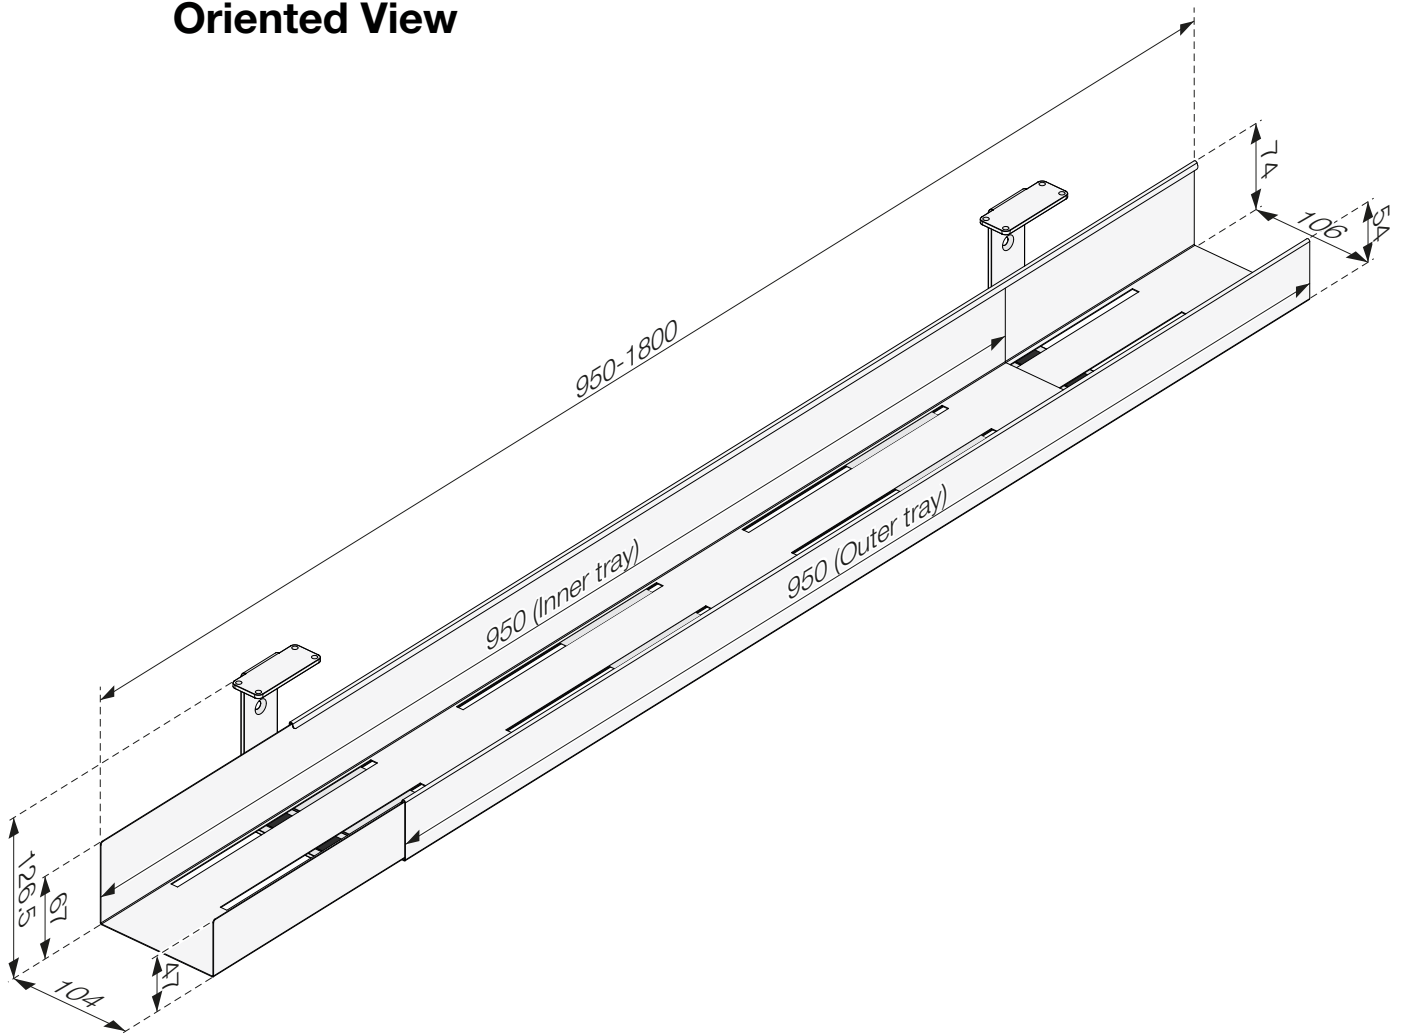

- 429-FX05
- 429-FX05W
- 429-FX05B

Cable Tray Expand - adjustable 950-1800 mm

2 slideable trays where the larger is fitted into the smaller tray. Adjustable in length

Oriented View

Oriented View - Tray Hooks