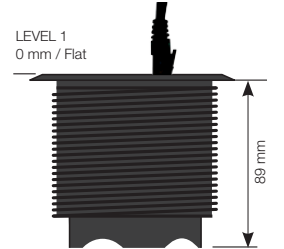

Powerdot

Three level unit

935-PD14W White, 935-PD14 Black

935-PD14 – 1 x Power, 2 x USB-chargers

935-PD14W – 1 x Power, 2 x USB-chargers

Principle for height adjustment

CERTIFIED ACCORDING TO
CE AND GS STANDARD

Can also be supplemented with decor frame for installation of 1, 2 or 4 satellites in groups.

SPECIFIKATIONS

- Electrical Connection:
Schuko / grounded 1.5m
USB Charger 5V, 2400 mA
- Adjustable in 3 levels
- Drilling diameter 79 mm
- Power, 2 x USB charger
Black 935-PD14
White 935-PD14W
- Accessories:
- Decor frame, 115x115 mm
- Cover lid
Available in Silver / White / Black