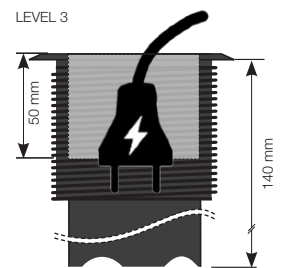

Powerdot

Three level unit

935-PD14W White, 935-PD14 Black

935-PD14 – 1 x Power, 2 x USB-chargers

935-PD14W – 1 x Power, 2 x USB-chargers

Principle for height adjustment

CERTIFIED ACCORDING TO
CE AND GS STANDARD

1 POWER

2 USB-CHARGERS

1 CABLE FEEDTHROUGH

Unique patent pending technology

These complementary satellite outlets are well suited for both individual desks and conference tables. Their combined use offer a complete technical solution, when a wide range of options is required. The satellite is easily mounted in table tops and can after that be adjusted in three levels depending on desired feature or needs.

Can also be supplemented with decor frame for installation of 1, 2 or 4 satellites in groups.

SPECIFIKATIONS

- Electrical Connection:
Schuko / grounded 1.5m
USB Charger 5V, 2400 mA
- Adjustable in 3 levels
- Drilling diameter 79 mm
- Power, 2 x USB charger
Black 935-PD14
White 935-PD14W
- Accessories:
- Decor frame, 115x115 mm
- Cover lid
Available in Silver / White / Black