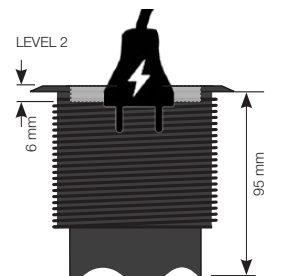

Powerdot

Three level unit

935-PD14W White, 935-PD14 Black

935-PD14 – 1 x Power, 2 x USB-chargers

935-PD14W – 1 x Power, 2 x USB-chargers

Principle for height adjustment

CERTIFIED ACCORDING TO
CE AND GS STANDARD

1 POWER

2 USB-CHARGERS

1 CABLE FEEDTHROUGH

Unique patent pending technology

These complementary satellite outlets are well suited for both individual desks and conference tables. Their combined use offer a complete technical solution, when a wide range of options is required. The satellite is easily mounted in table tops and can after that be adjusted in three levels depending on desired feature or needs.

Can also be supplemented with decor frame for installation of 1, 2 or 4 satellites in groups.

SPECIFIKATIONS

- Electrical Connection:
Schuko / grounded 1.5m
USB Charger 5V, 2400 mA
- Adjustable in 3 levels
- Drilling diameter 79 mm
- Power, 2 x USB charger
Black 935-PD14
White 935-PD14W
- Accessories:
- Decor frame, 115x115 mm
- Cover lid
Available in Silver / White / Black