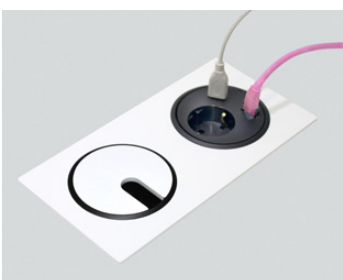

Powerdot

Three level unit

935-PD14W White, 935-PD14 Black

935-PD14 – 1 x Power, 2 x USB-chargers

935-PD14W – 1 x Power, 2 x USB-chargers

Principle for height adjustment

CERTIFIED ACCORDING TO
CE AND GS STANDARD

1 POWER

2 USB-CHARGERS

1 CABLE FEEDTHROUGH

Unique patent pending technology

These complementary satellite outlets are well suited for both individual desks and conference tables. Their combined use offer a complete technical solution, when a wide range of options is required. The satellite is easily mounted in table tops and can after that be adjusted in three levels depending on desired feature or needs.

Can also be supplemented with decor frame for installation of 1, 2 or 4 satellites in groups.

SPECIFIKATIONS

- Electrical Connection:
Schuko / grounded 1.5m
USB Charger 5V, 2400 mA
- Adjustable in 3 levels
- Drilling diameter 79 mm
- Power, 2 x USB charger
Black 935-PD14
White 935-PD14W
- Accessories:
- Decor frame, 115x115 mm
- Cover lid
Available in Silver / White / Black